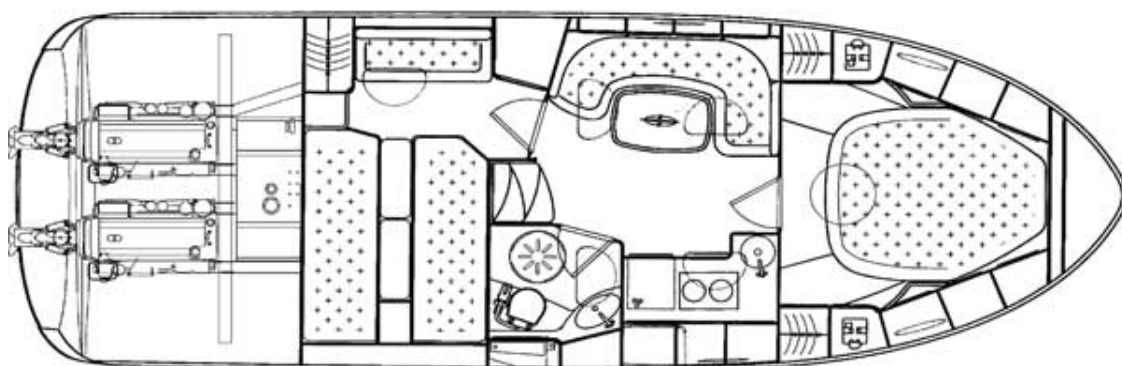

# BAVARIA 33

## SPECIFICATIONS

**Built** : 2008  
**Length** : 10.50 mt  
**Beam** : 3.45 mt  
**Draft** : 0.90 mt  
**Engine** : 2 x 182 HP Volvo D  
D3 EVC

**Max. speed** : 32 knots  
**Cruising speed** : 26 knots  
**Water tank cap.** : 270 lt  
**Fuel tank cap.** : 520 lt  
**Fuel consump.** : 45 lt/hr

- **Accommodation:**
- 1 double cabin
  - 1 twin cabin
  - 1 toilet / showers
- **Equipment :**
- Bimini top
  - CD player / radio
  - EVC electronic vessel control
  - Generator
  - GPS
  - Plotter
  - Bow thruster
  - Dinghy
  - 3.5 HP outboard outboard